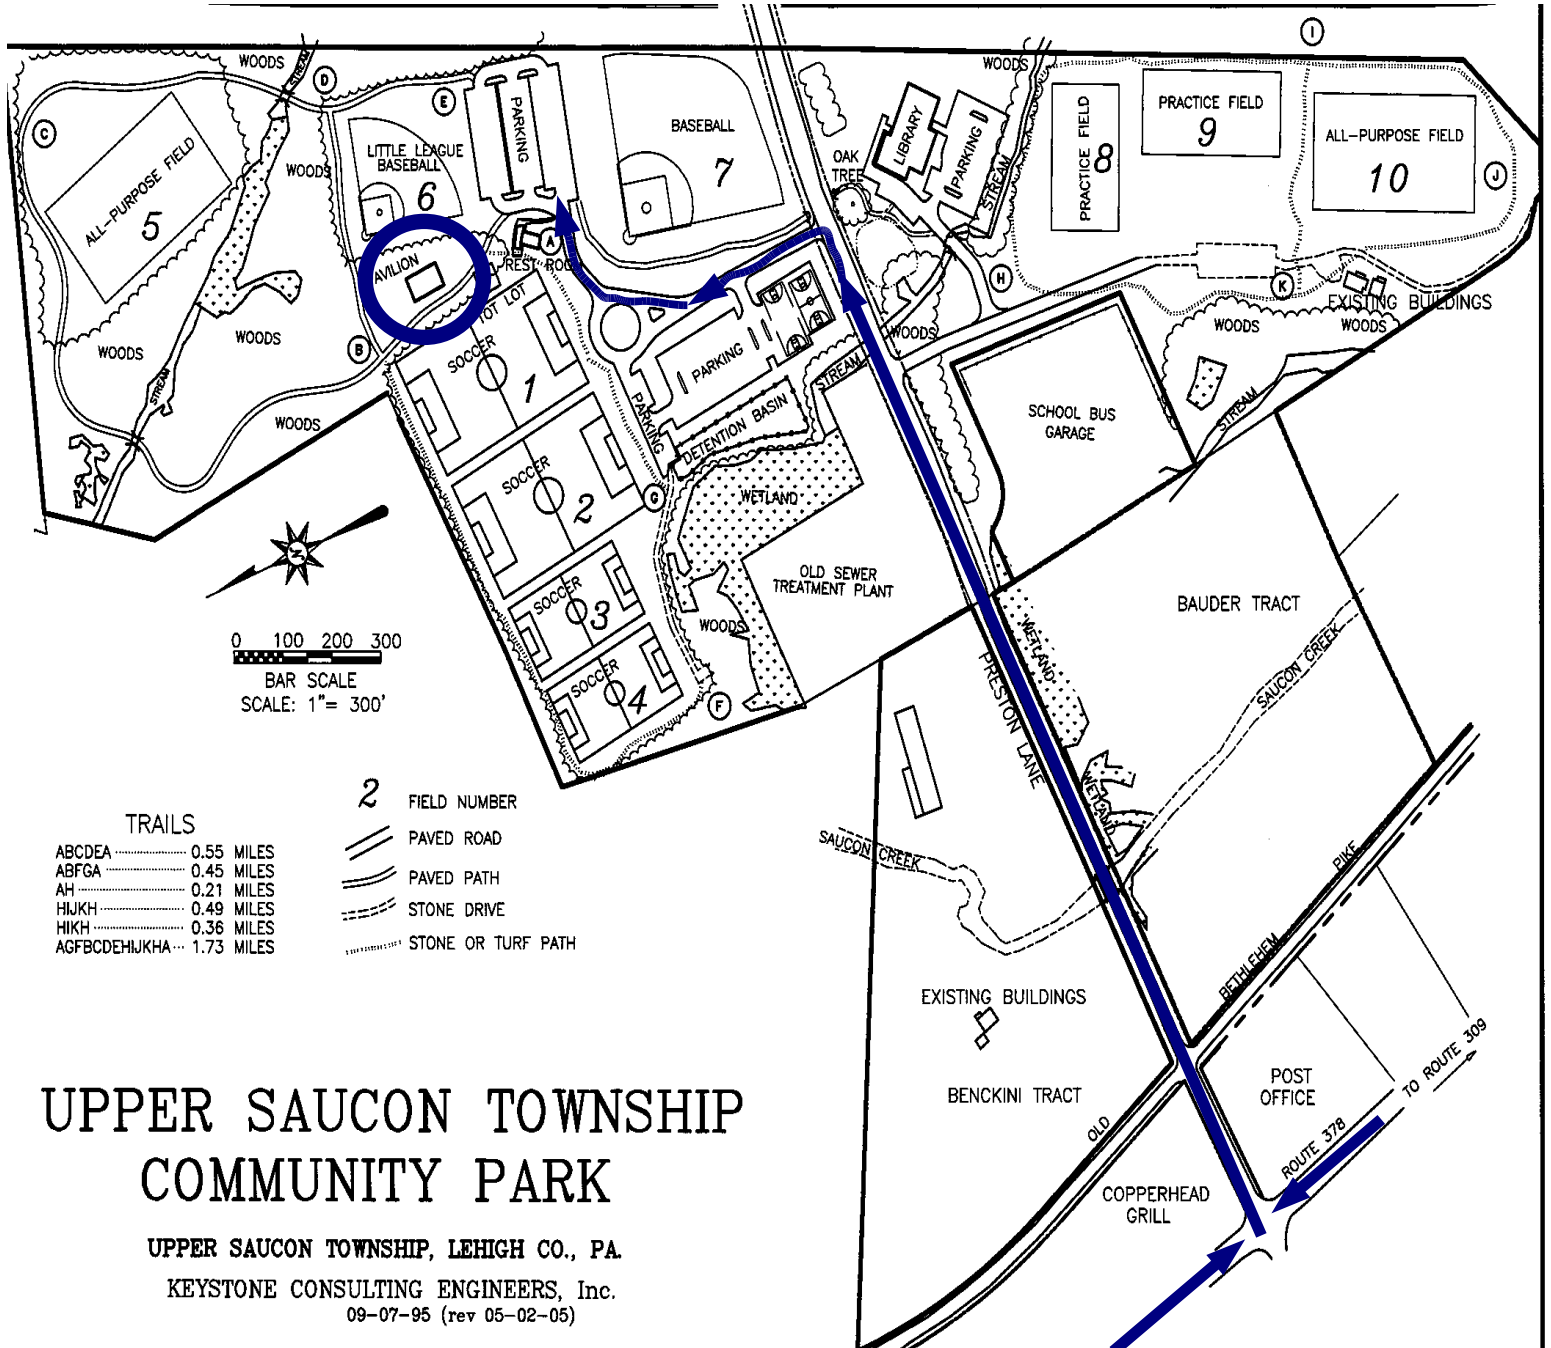

# DIRECTIONS TO Upper Saucon Township Community Park

## From Route 78 West or East

Take Route 309 South (Quakertown) Exit, follow Route 309 to Route 378-North. Turn onto Route 378-North and proceed 0.5 mile to the traffic light at Preston Lane (the Copperhead Grille is on the far right corner and the Center Valley Post Office is on the right). Turn right onto Preston Lane and proceed approximately 1/4 mile. The park is on the left just past the bus garage on the right.

## From Route 22 West or East

Take Route 378 South Exit, follow Route 378-South to traffic light at Preston Lane (the Copperhead Grille is on the left and the Center Valley Post Office is on the far left). Turn left onto Preston Lane and proceed approximately 1/4 mile. The park is on the left just past the bus garage on the right.

# UPPER SAUCON TOWNSHIP COMMUNITY PARK

UPPER SAUCON TOWNSHIP, LEHIGH CO., PA.

KEYSTONE CONSULTING ENGINEERS, Inc.  
09-07-95 (rev 05-02-05)